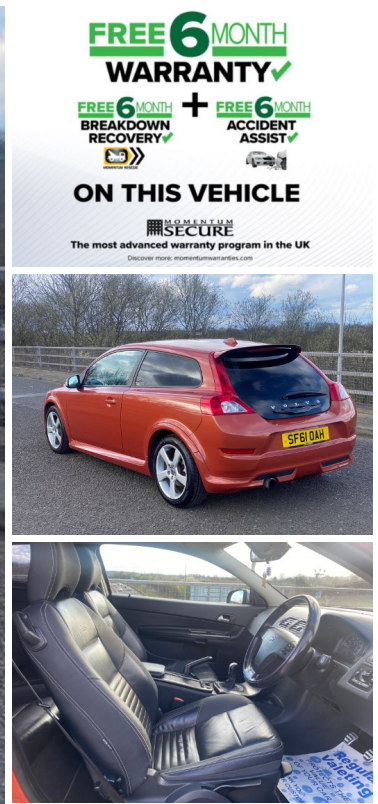

2011(61) Volvo C30 2.0 R DESIGN 3dr (145BHP)

SOLD

**FREE 6 MONTH WARRANTY** ✓

**FREE 6 MONTH BREAKDOWN RECOVERY** ✓ + **FREE 6 MONTH ACCIDENT ASSIST** ✓

**ON THIS VEHICLE**

**SECURE**  
The most advanced warranty program in the UK  
Discover more: [monumentarbar.com](http://www.monumentarbar.com)

**Engine:** Petrol  
**Body:** Hatchback  
**Gearbox:** Manual  
**Capacity:** 1999cc  
**Colour:** Orange  
**Mileage:** 75,786  
**CO<sup>2</sup>:** 177g/km  
**MPG:** 37.2mpg  
**Top Speed:** 130mph  
**BHP:** 145bhp  
**Insurance Grp:** 21E